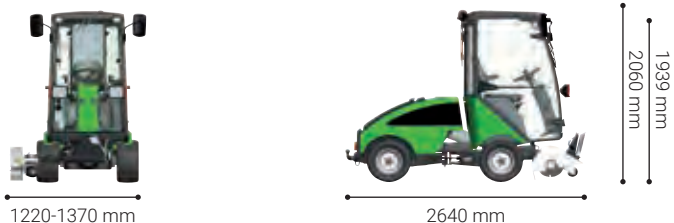

Video

EGHOLM

Lawn edger

- City Ranger 2260

Standard equipment:

- Rotary cutter with two blades** The lawn edger has two blades for optimal performance. While cutting the edge the machine also cultivates the ground for a perfect result.
- Adjustable working depth** The working depth is regulated according to ground conditions, by adjusting the support wheel.
- Reversible blade** Makes it possible to cutting outwards or inwards.
- Adjustable offset** Makes it possible to adjust the distance between machine and work area.

Technical specifications

Dimensions		
Length	mm	2640
Width	mm	1220-1370
Height with cabin / roll bar (ROPS)	mm	1939 / 2060
Storage dimensions		
Length	mm	540
Width	mm	930-1080
Height	mm	520
Weight		
Weight (lawn edger)	kg	50
Performance		
Clearance height under cutter	mm	140
Cutting depth (max.)	mm	95
Offset	mm	150
Operating speed	km/h	1-2
CE certified according to EU directive		